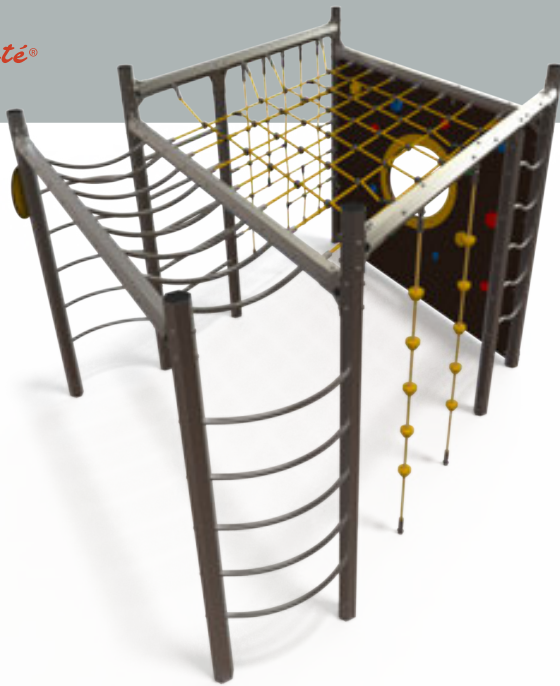

6-14

AGE RANGE

13

ACTIVITIES INCLUDED

25

USER CAPACITY

2,15 m

FALL HEIGHT

16-18 h

INSTALLATION

RANGEAGILITY

EQ 21-1001-D10

EQ 21-1001-D10

Structure:
Hexagonal pole - aluminum
6060
Integrated manufacturer plate
Climbing hold - synthetic resin

Anti-vandalism screws
with integrated brake
system

COLOUR SHOWN

02

10